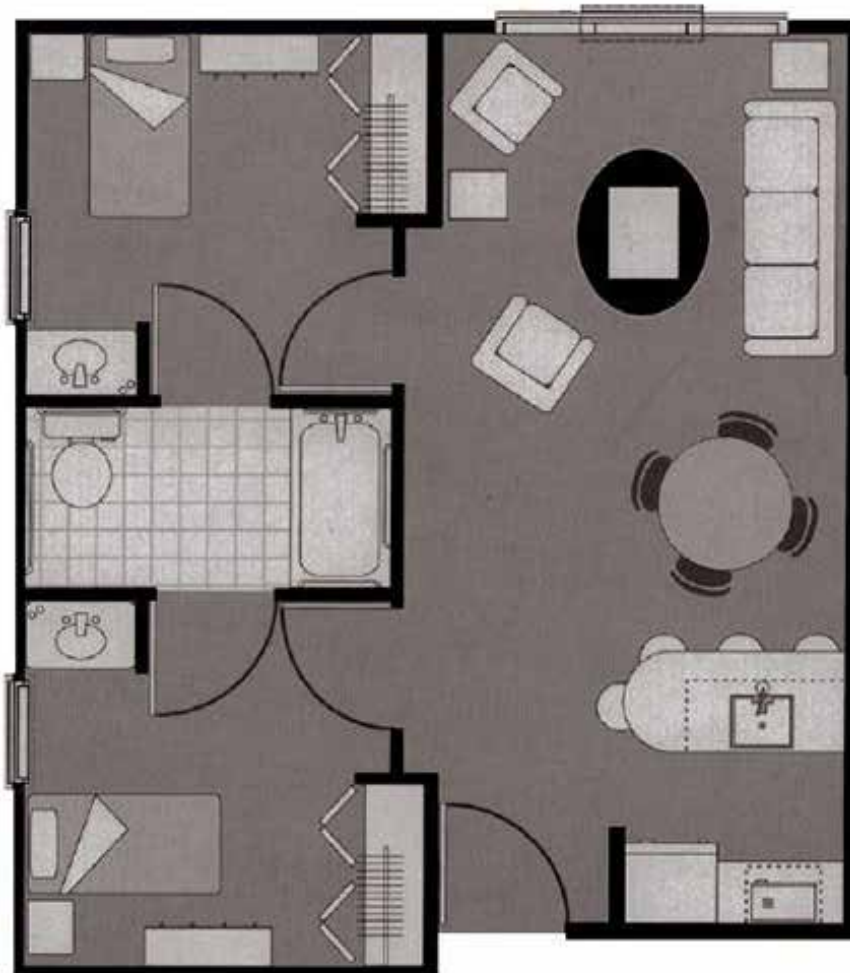

SCAN ME

Floor Plan: Two Bedroom Deluxe
630 SQ. FT.*

**Floor plans shown are representative of a model apartment. Individual suites may vary in square footage, shape, and layout.*