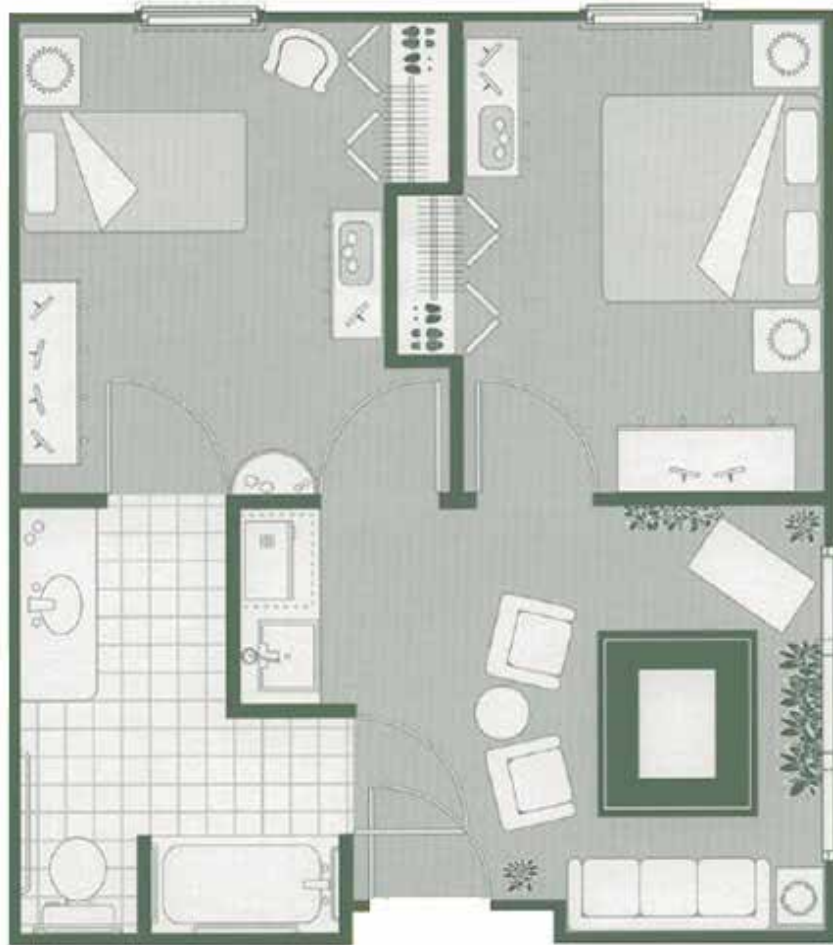

SCAN ME

Floor Plan: Two Bedroom Suite 630 SQ. FT.*

**Floor plans shown are representative of a model apartment. Individual suites may vary in square footage, shape, and layout.*