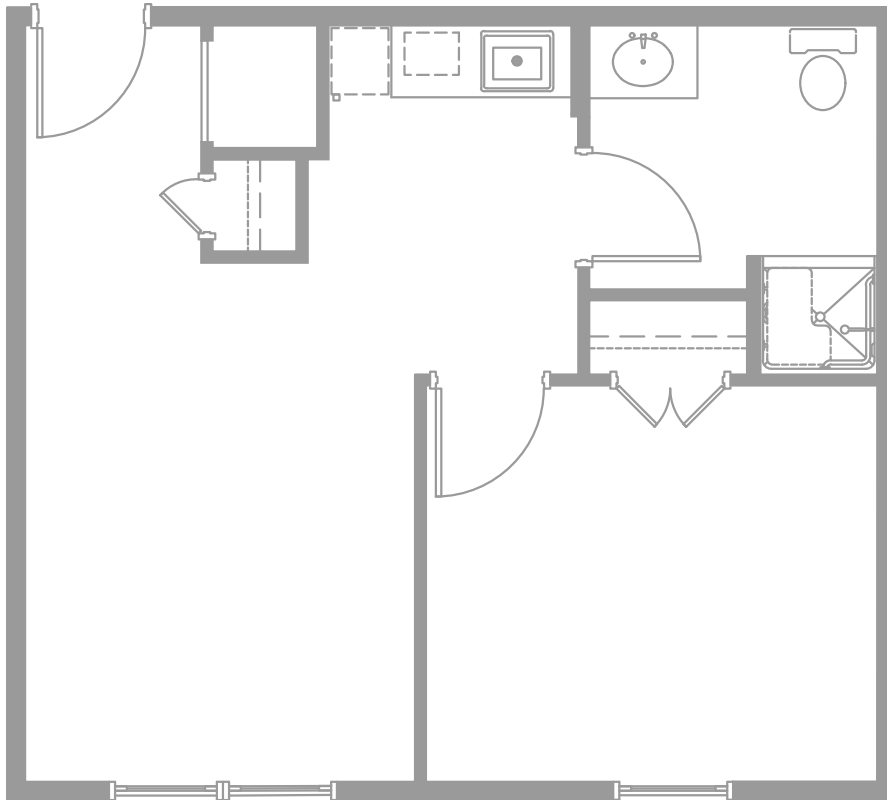

The Phoenix[®]
at Milton

A Phoenix Senior Living Community

www.phoenixsrliving.com

SCAN ME

Floor Plan: AL One Bedroom

521 SQ. FT.*

**Floor plans shown are representative of a model apartment. Individual suites may vary in square footage, shape, and layout.*