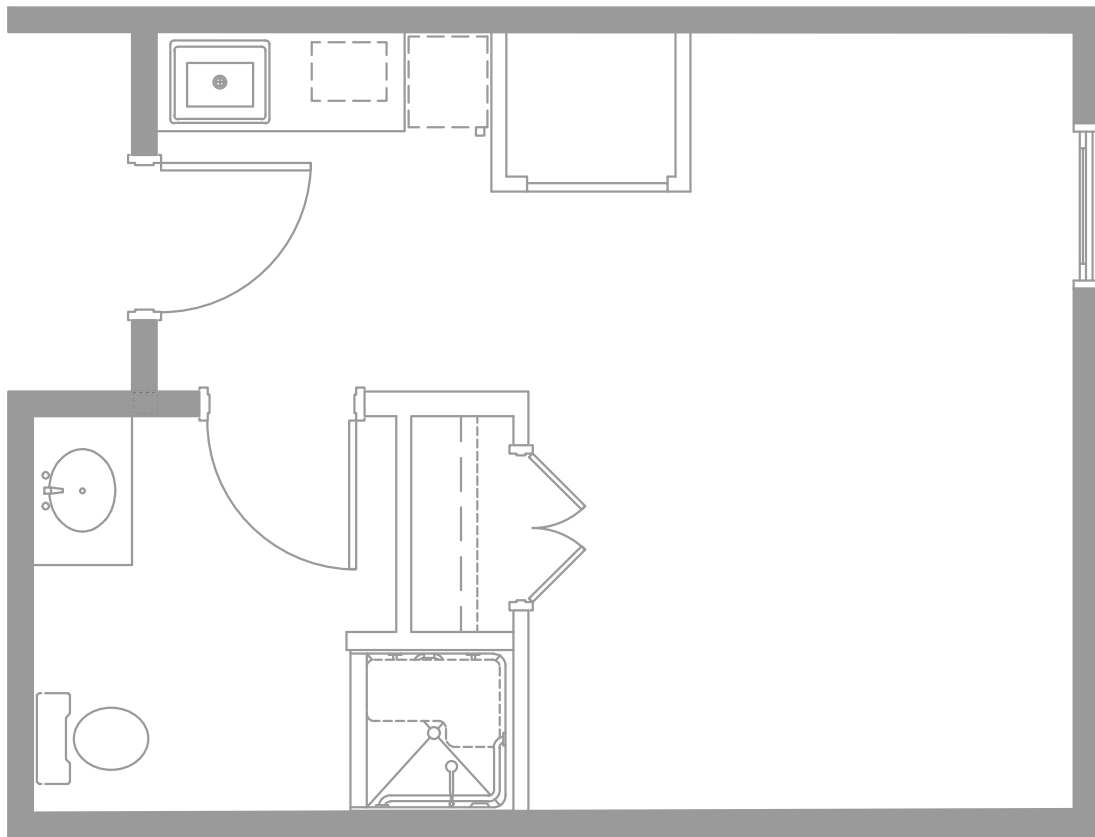

The Phoenix[®]
at Milton

A Phoenix Senior Living Community

www.phoenixsrliving.com

SCAN ME

Floor Plan: AL Studio

328 SQ. FT.*

**Floor plans shown are representative of a model apartment. Individual suites may vary in square footage, shape, and layout.*