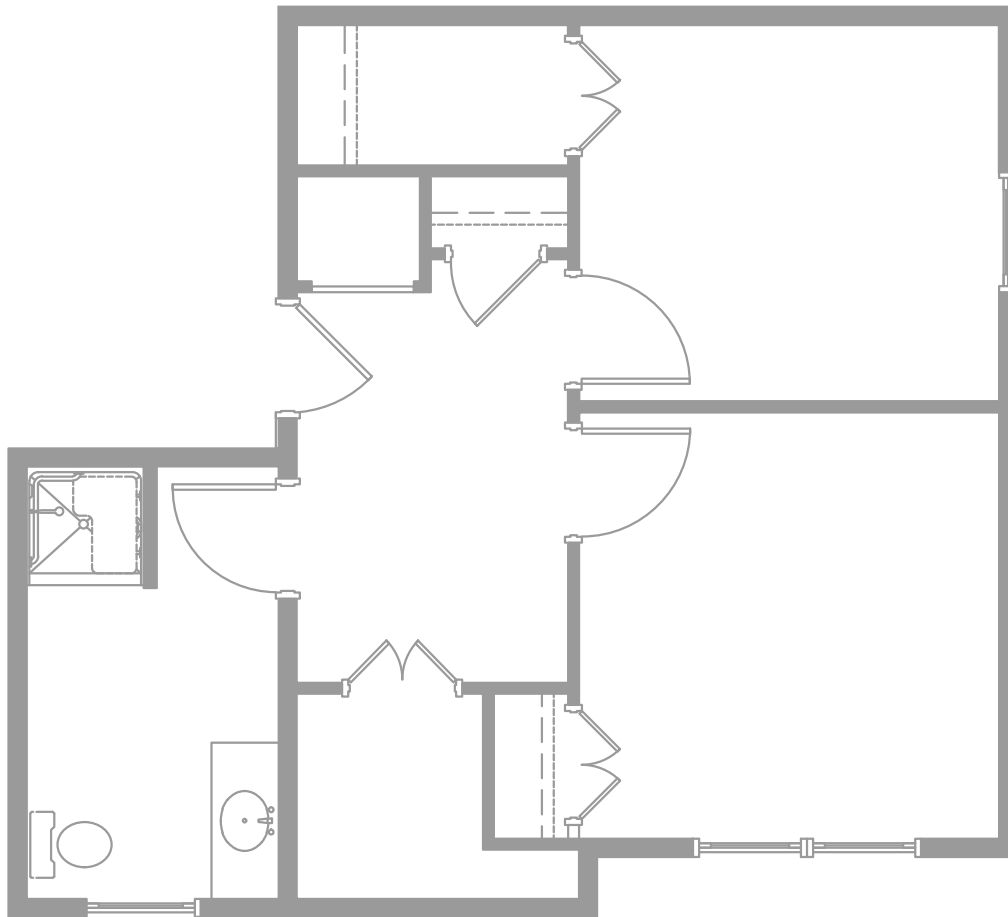

The Phoenix[®]
at Milton

A Phoenix Senior Living Community

www.phoenixsrliving.com

SCAN ME

Floor Plan: MC Companion

572 SQ. FT.*

**Floor plans shown are representative of a model apartment. Individual suites may vary in square footage, shape, and layout.*