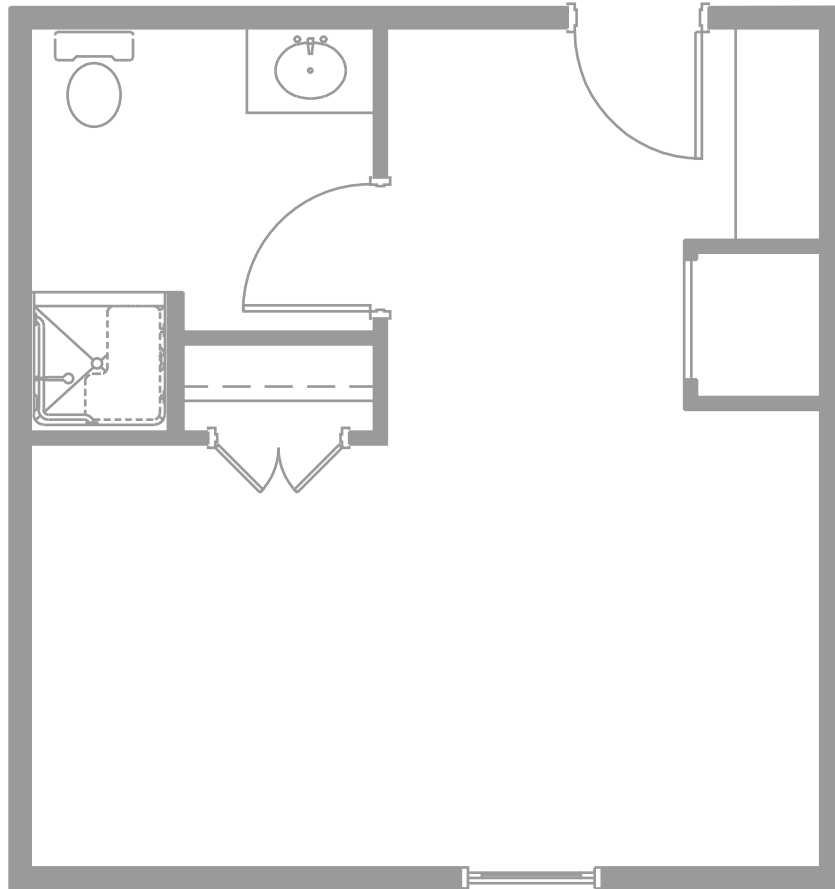

The Phoenix[®]
at Milton

A Phoenix Senior Living Community

www.phoenixsrliving.com

SCAN ME

Floor Plan: MC Studio

380 SQ. FT.*

**Floor plans shown are representative of a model apartment. Individual suites may vary in square footage, shape, and layout.*