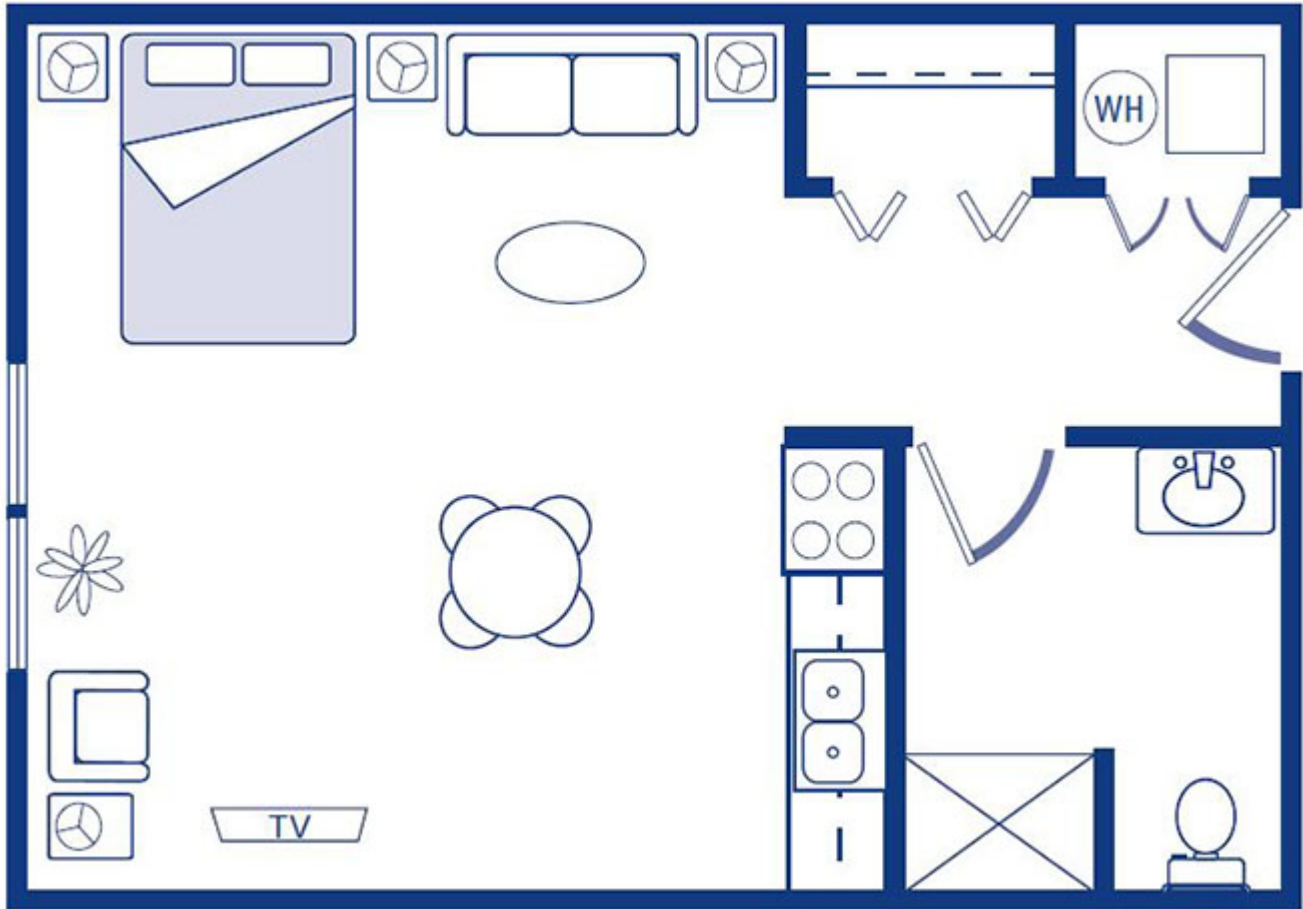

SCAN ME

Floor Plan: Ashley
445 SQ. FT.*

**Floor plans shown are representative of a model apartment. Individual suites may vary in square footage, shape, and layout.*