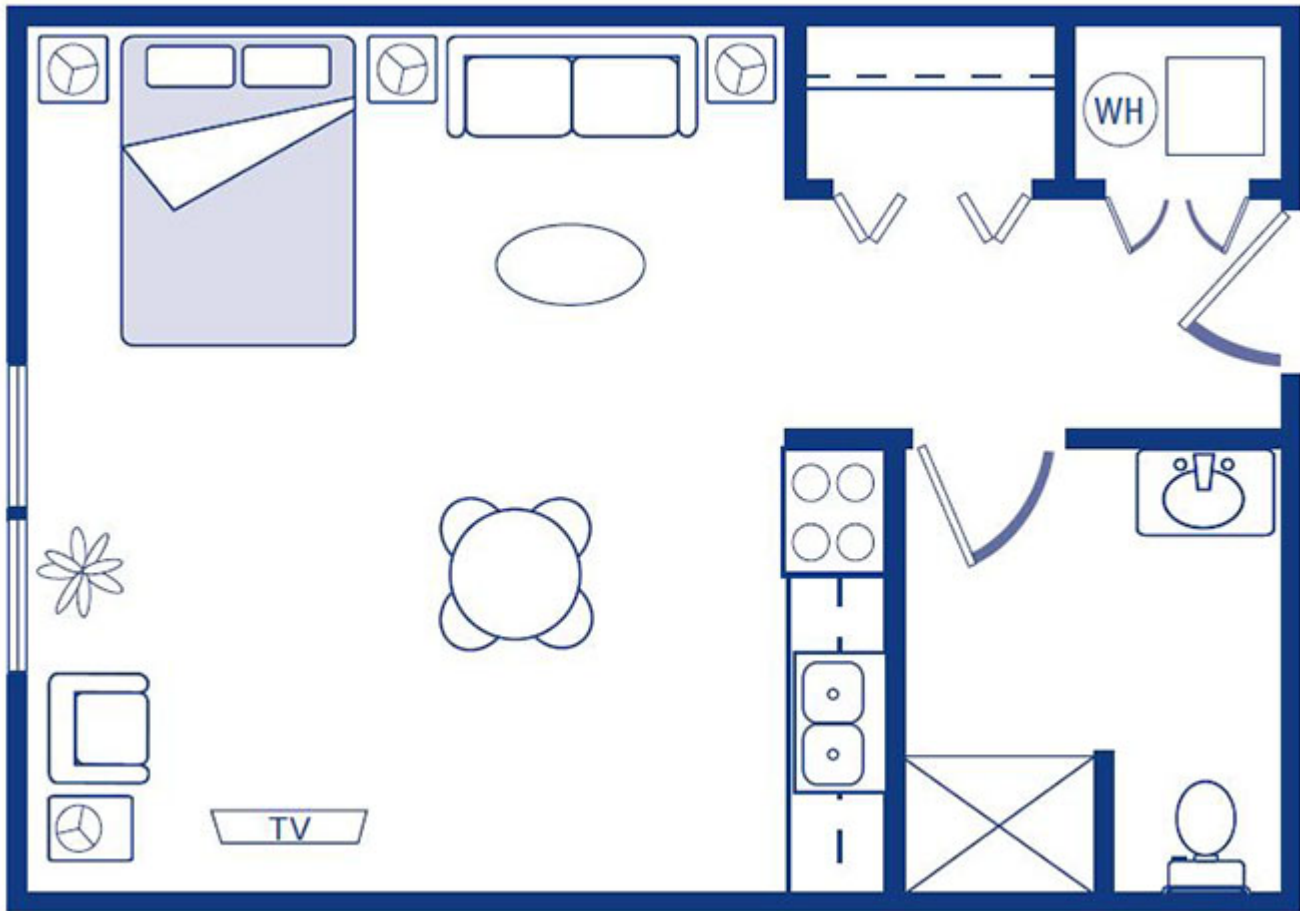

SCAN ME

**Floor Plan: Brighton**  
490 SQ. FT.\*

*\*Floor plans shown are representative of a model apartment. Individual suites may vary in square footage, shape, and layout.*