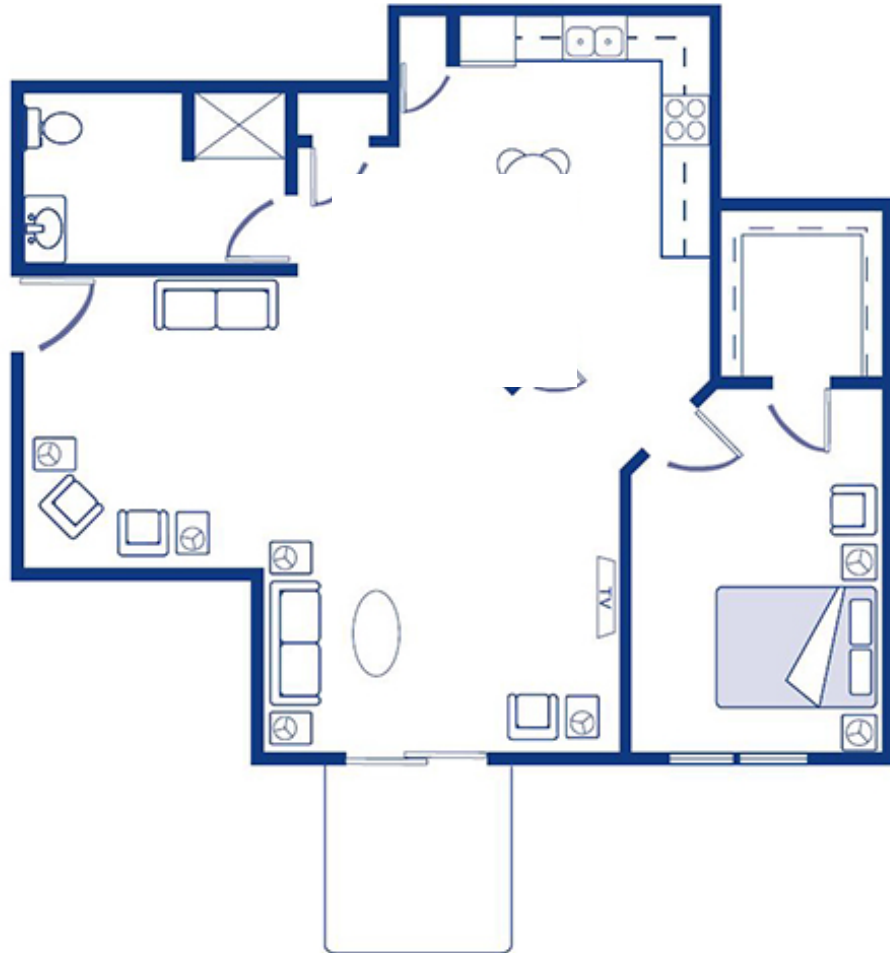

SCAN ME

Floor Plan: Galloway
975 SQ. FT.*

**Floor plans shown are representative of a model apartment. Individual suites may vary in square footage, shape, and layout.*