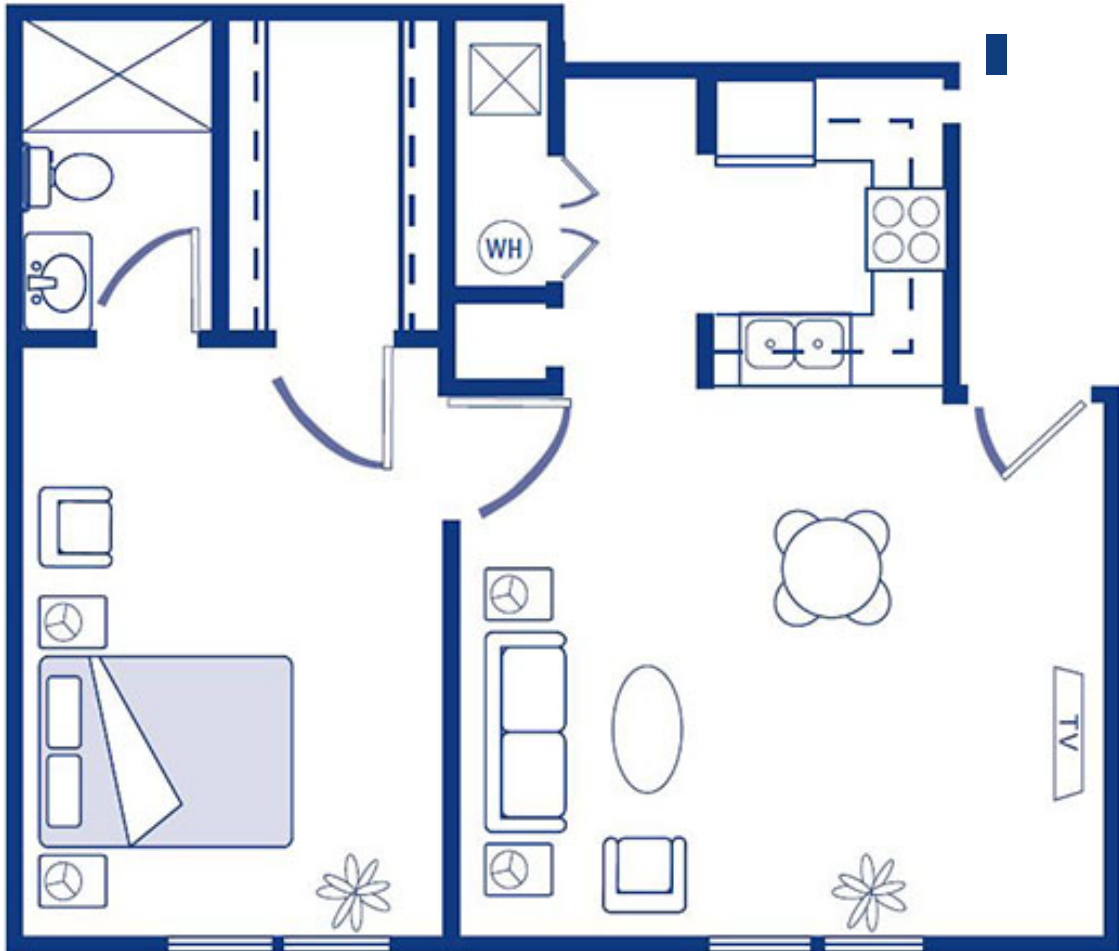

SCAN ME

**Floor Plan: Lexington**  
590 SQ. FT.\*

*\*Floor plans shown are representative of a model apartment. Individual suites may vary in square footage, shape, and layout.*