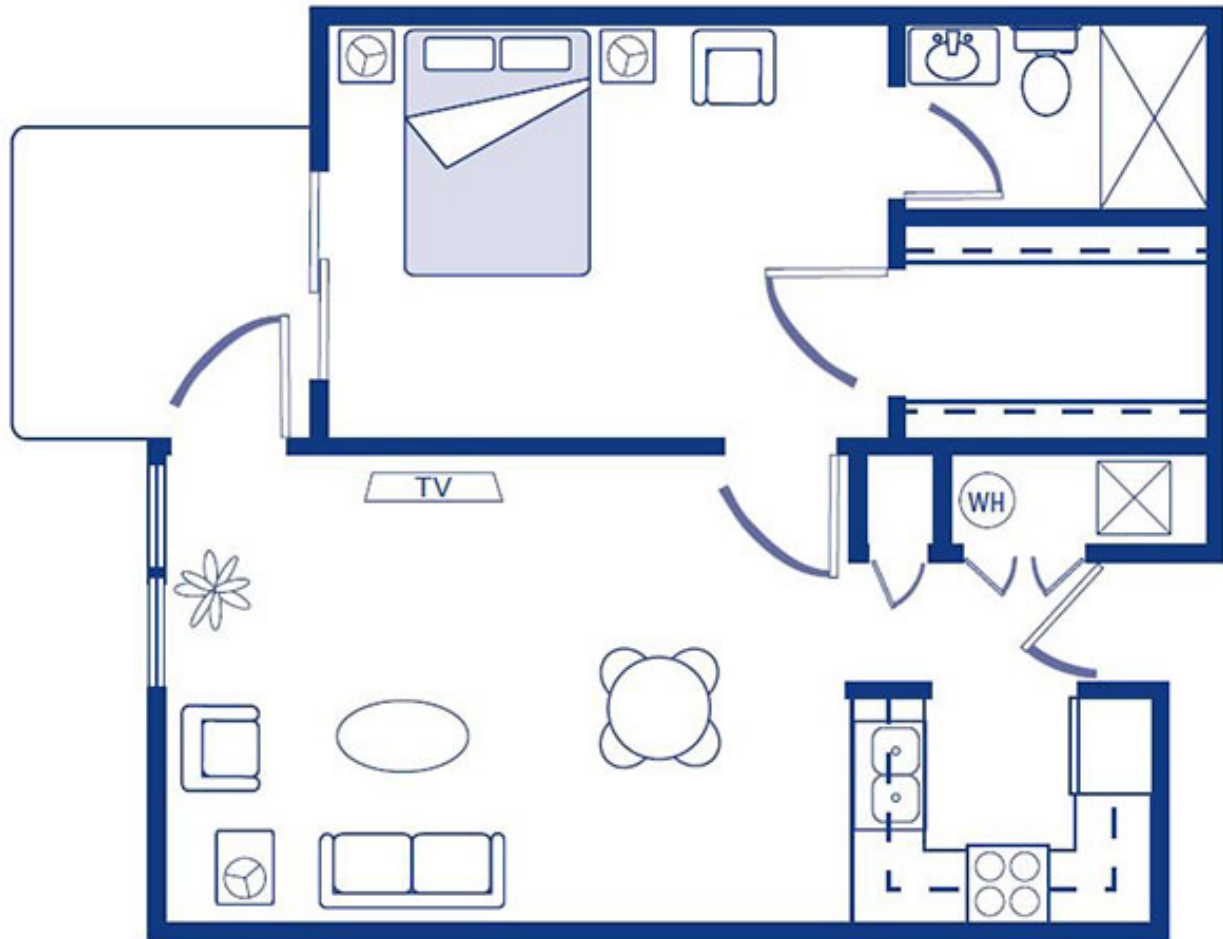

SCAN ME

Floor Plan: Washington
590 SQ. FT.*

**Floor plans shown are representative of a model apartment. Individual suites may vary in square footage, shape, and layout.*