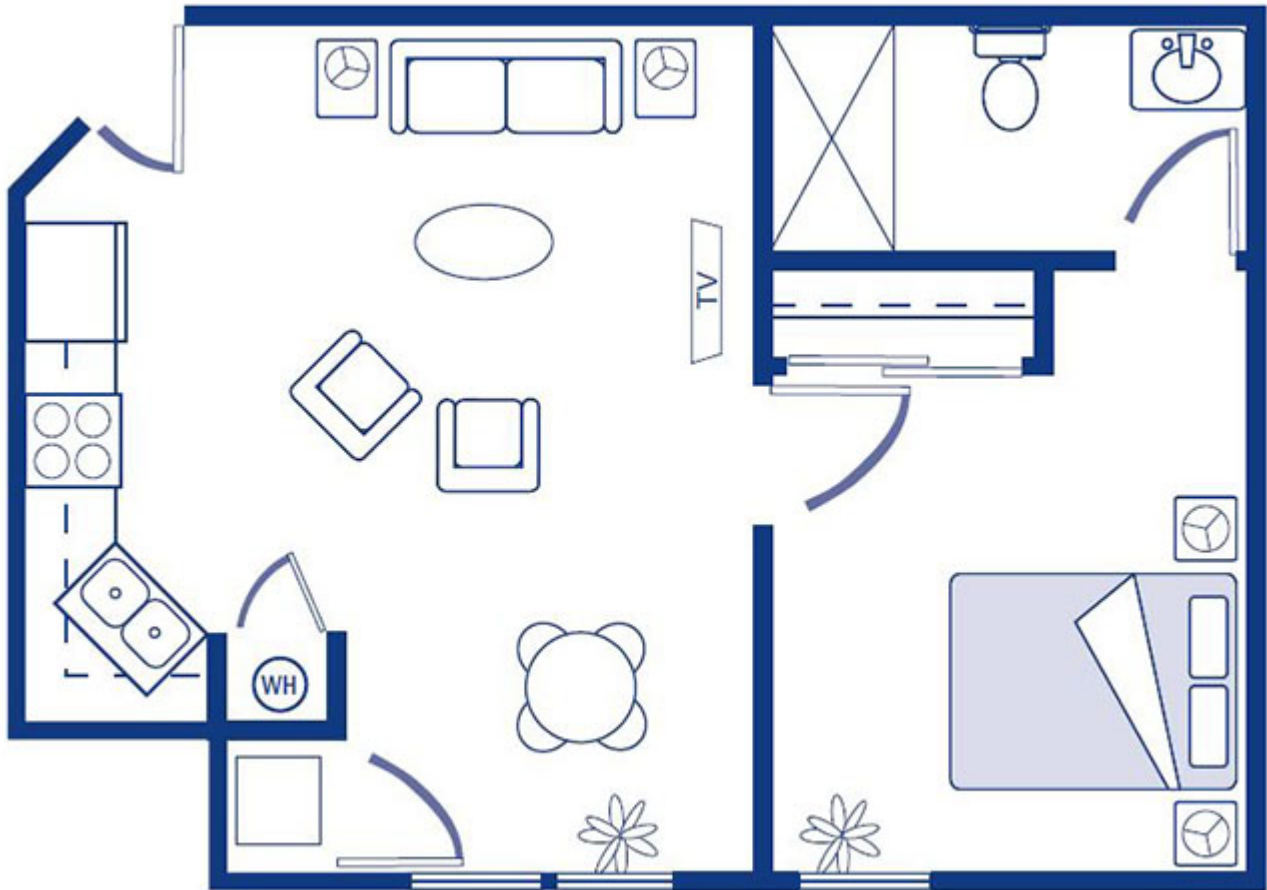

SCAN ME

**Floor Plan: Windsor**  
590 SQ. FT.\*

*\*Floor plans shown are representative of a model apartment. Individual suites may vary in square footage, shape, and layout.*