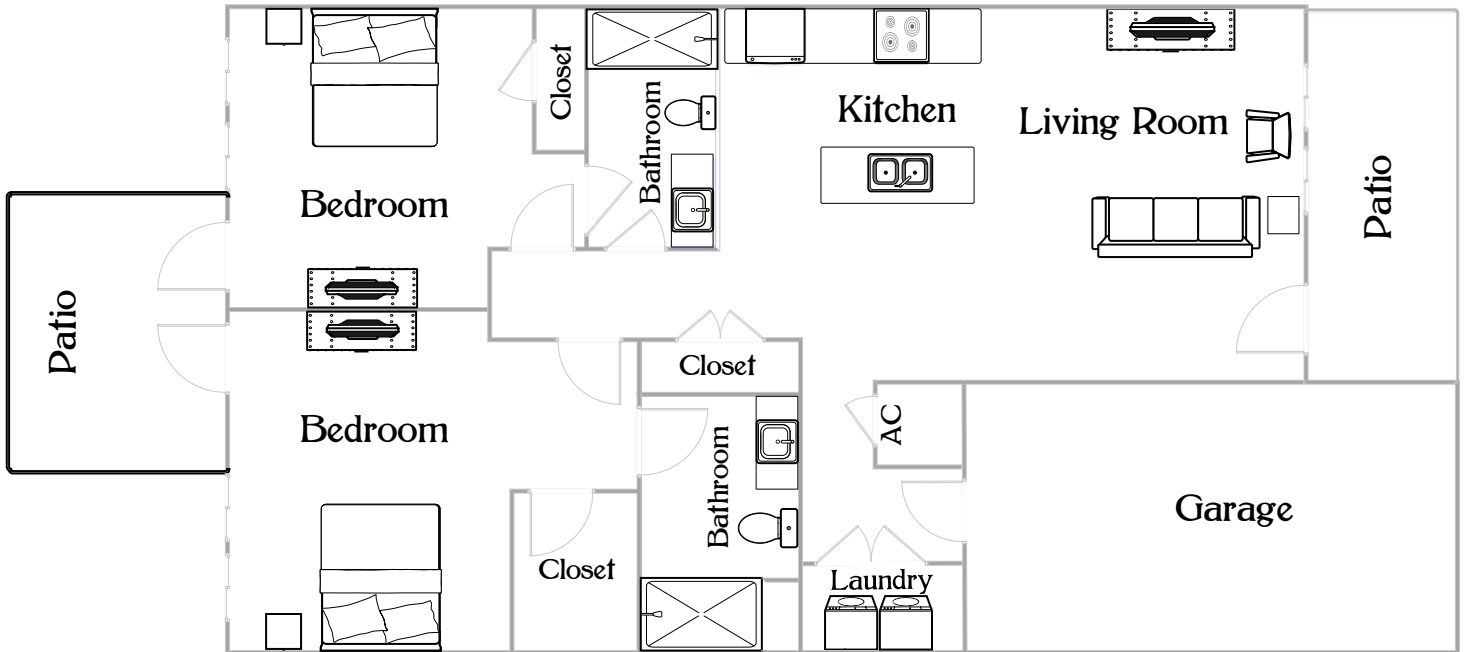

The Phoenix[®]
at Dallas

A Phoenix Senior Living Community

www.phoenixsriving.com

SCAN ME

Floor Plan: Parallel

1,125 SQ. FT.*

**Floor plans shown are representative of a model apartment. Individual suites may vary in square footage, shape, and layout.*