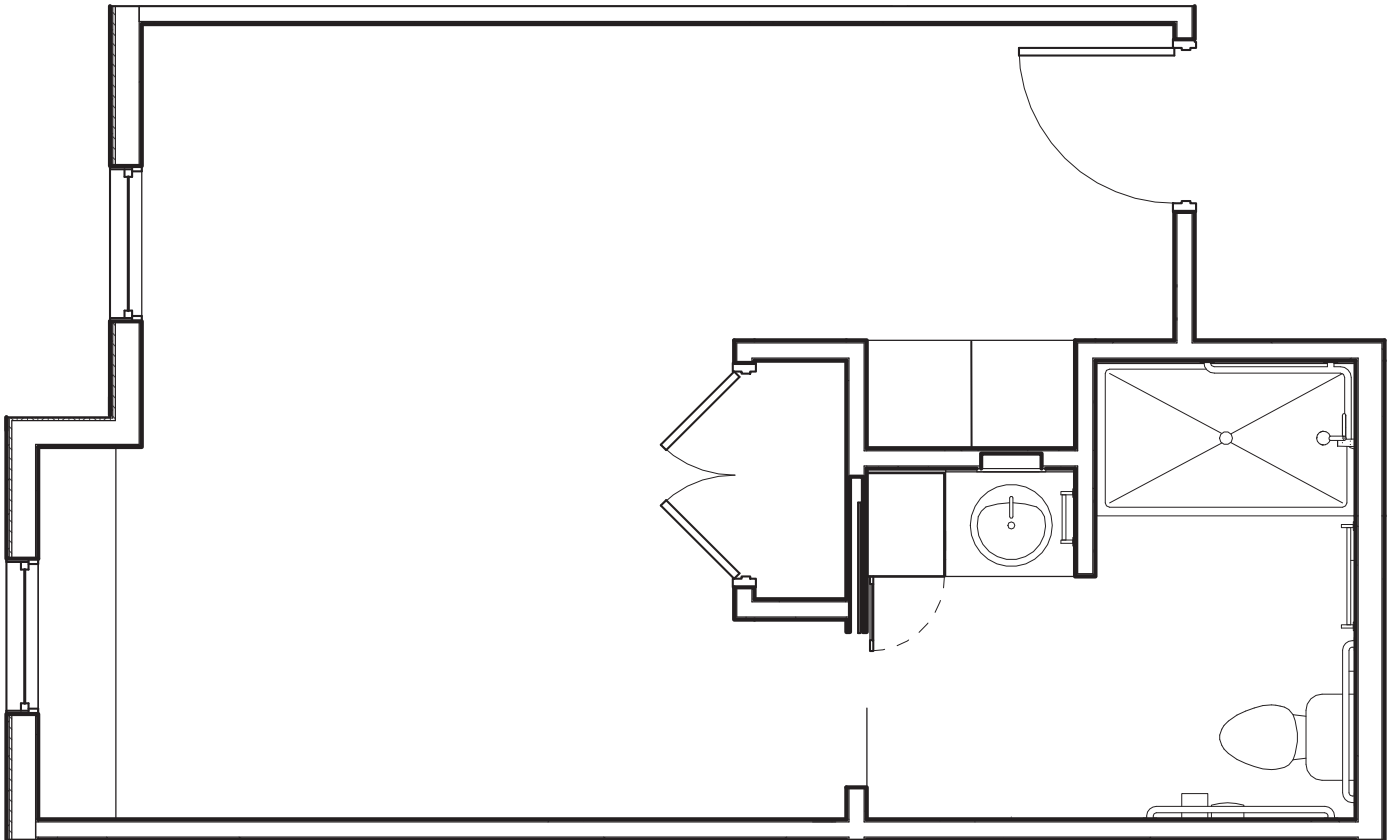

## Floor Plan: Studio

320 SQ. FT.\*

*\*Floor plans shown are representative of a model apartment. Individual suites may vary in square footage, shape, and layout.*

100 Westminster Court | Dallas, GA 30132 | 404-713-1936