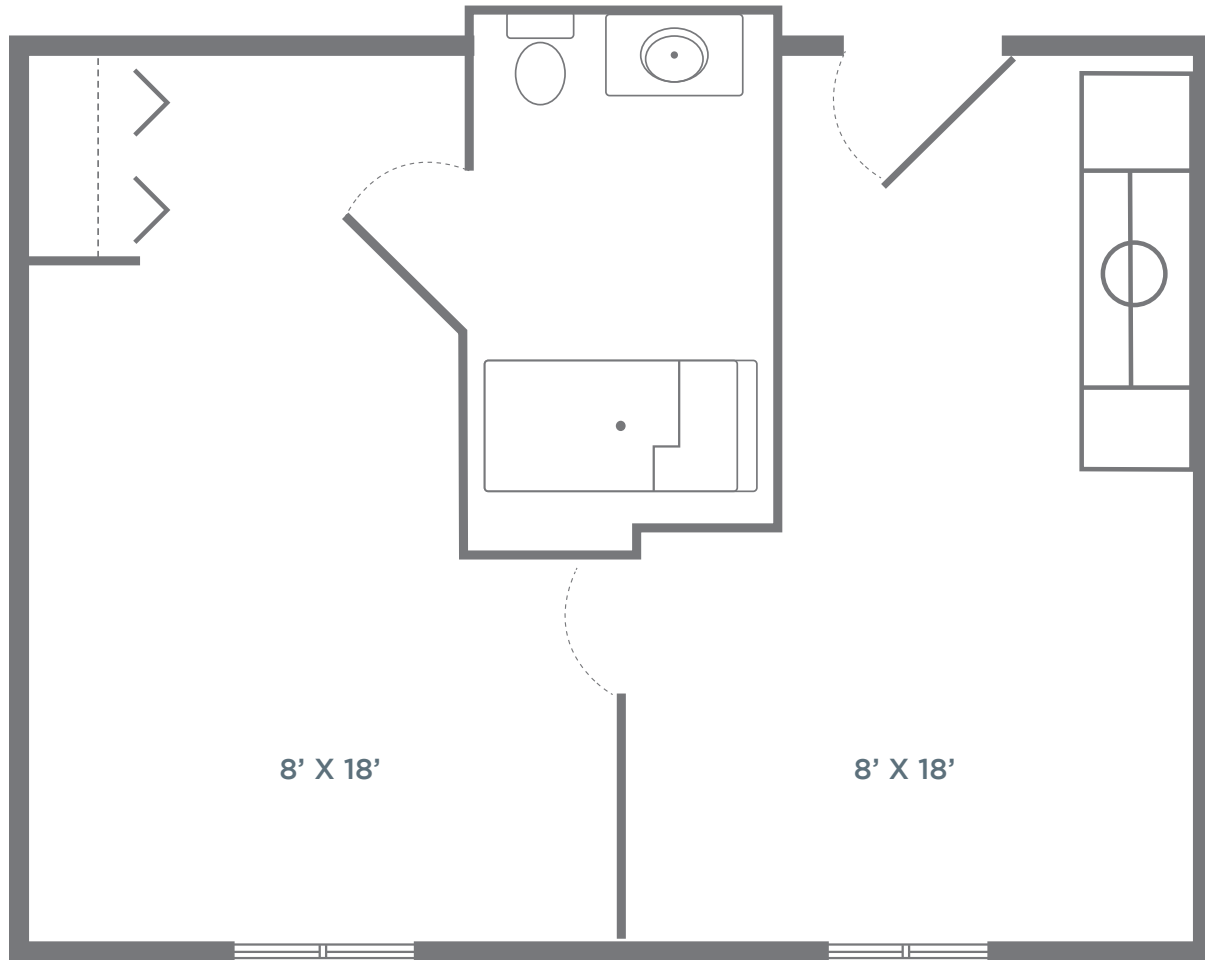

SCAN ME

**Floor Plan: Crepe Myrtle**  
360 SQ. FT.\*

*\*Floor plans shown are representative of a model apartment. Individual suites may vary in square footage, shape, and layout.*