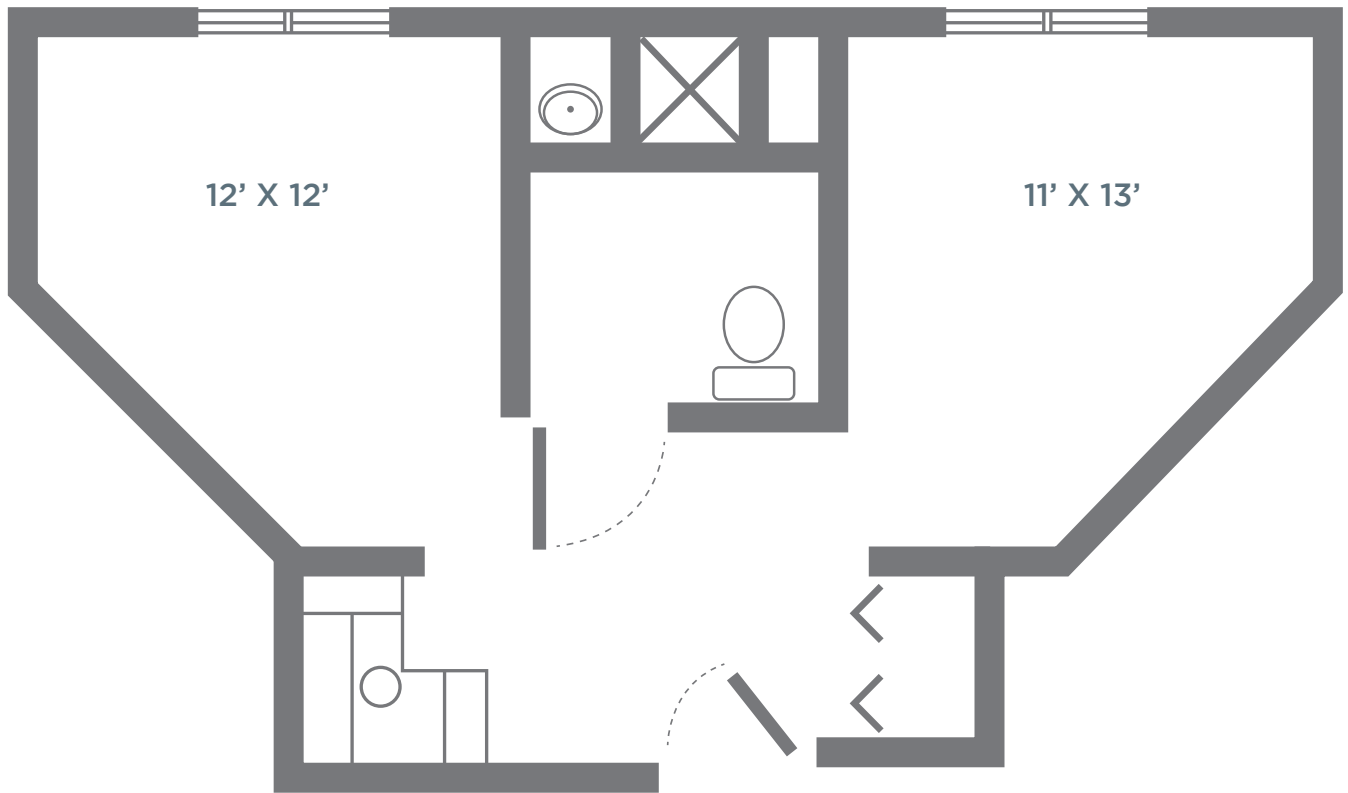

Floor Plan: Live Oak
360 SQ. FT.*

**Floor plans shown are representative of a model apartment. Individual suites may vary in square footage, shape, and layout.*