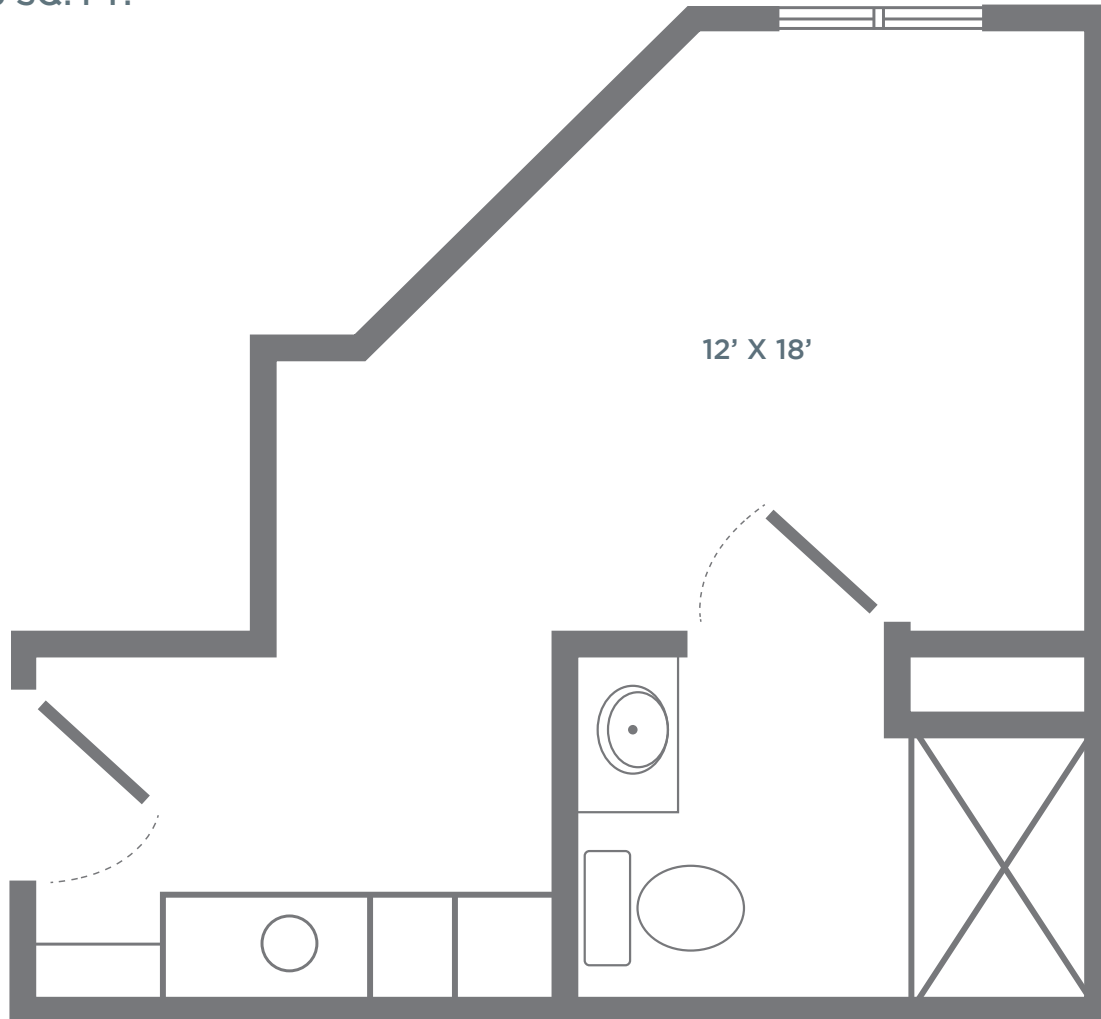

SCAN ME

Floor Plan: Wysteria Studio
216 SQ. FT.*

**Floor plans shown are representative of a model apartment. Individual suites may vary in square footage, shape, and layout.*