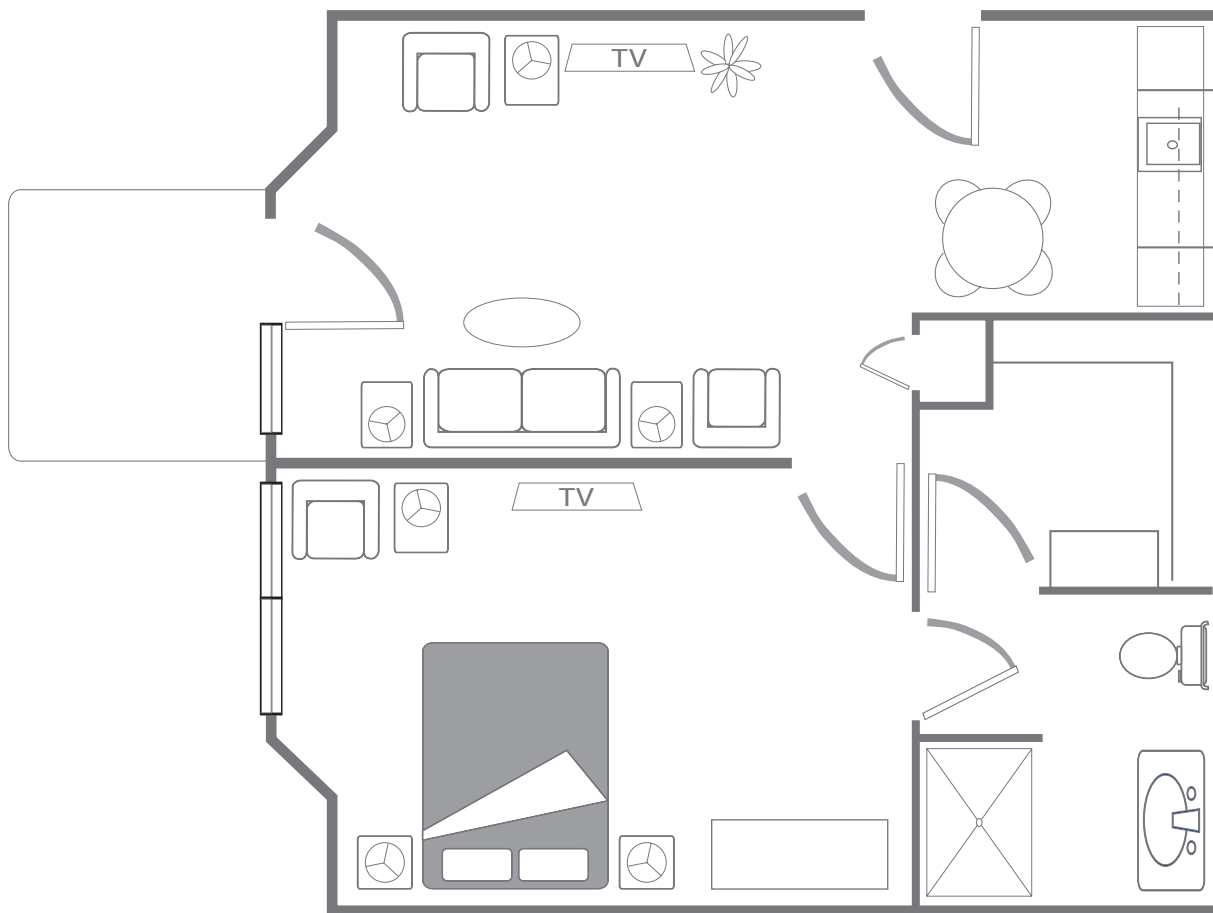

## Floor Plan: Large One Bedroom 650 SQ. FT.\*

*\*Floor plans shown are representative of a model apartment. Individual suites may vary in square footage, shape, and layout.*