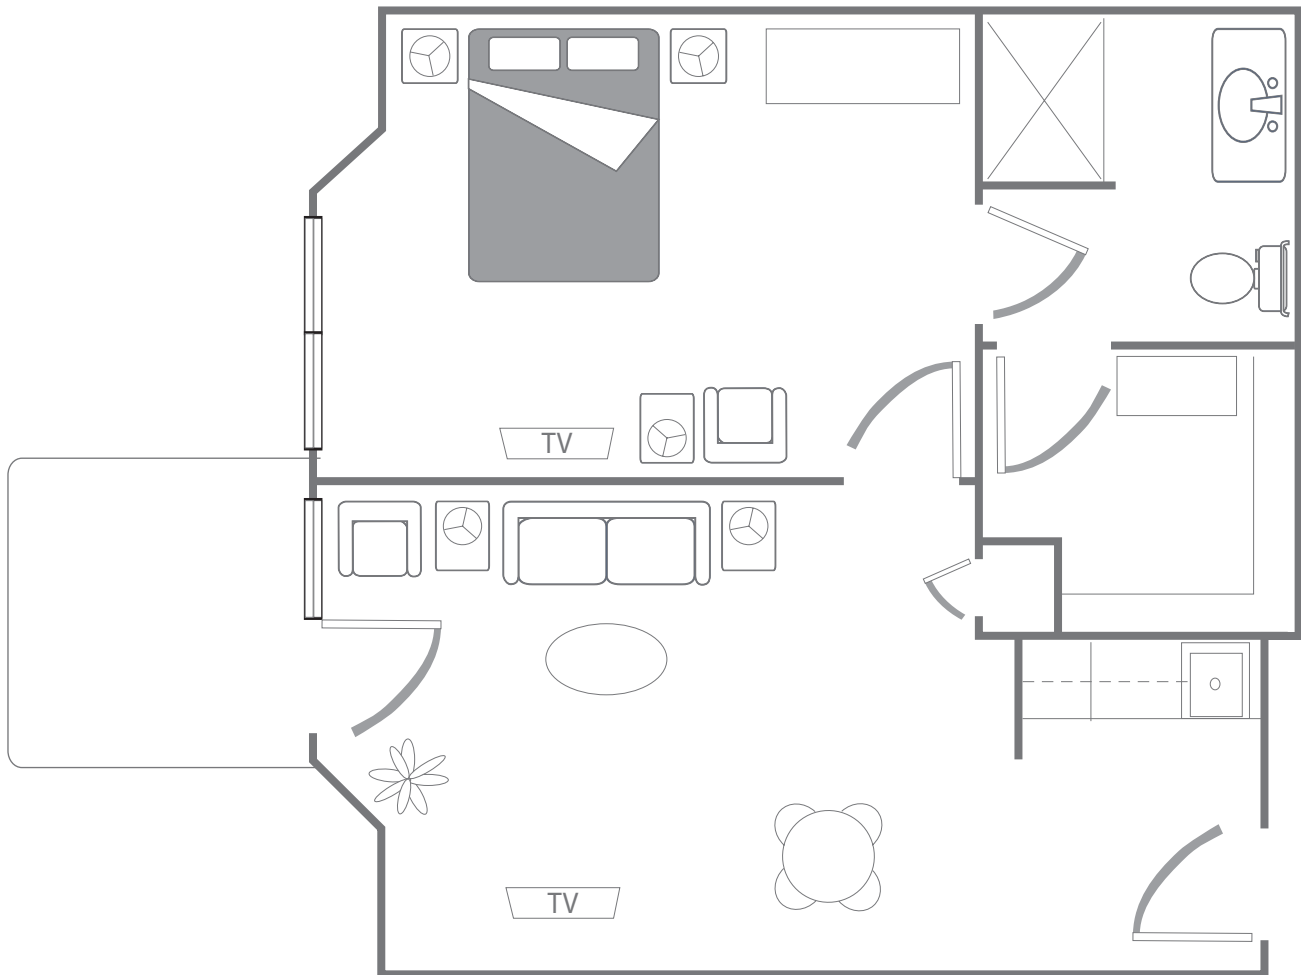

SCAN ME

Floor Plan: Medium One Bedroom
636 SQ. FT.*

**Floor plans shown are representative of a model apartment. Individual suites may vary in square footage, shape, and layout.*