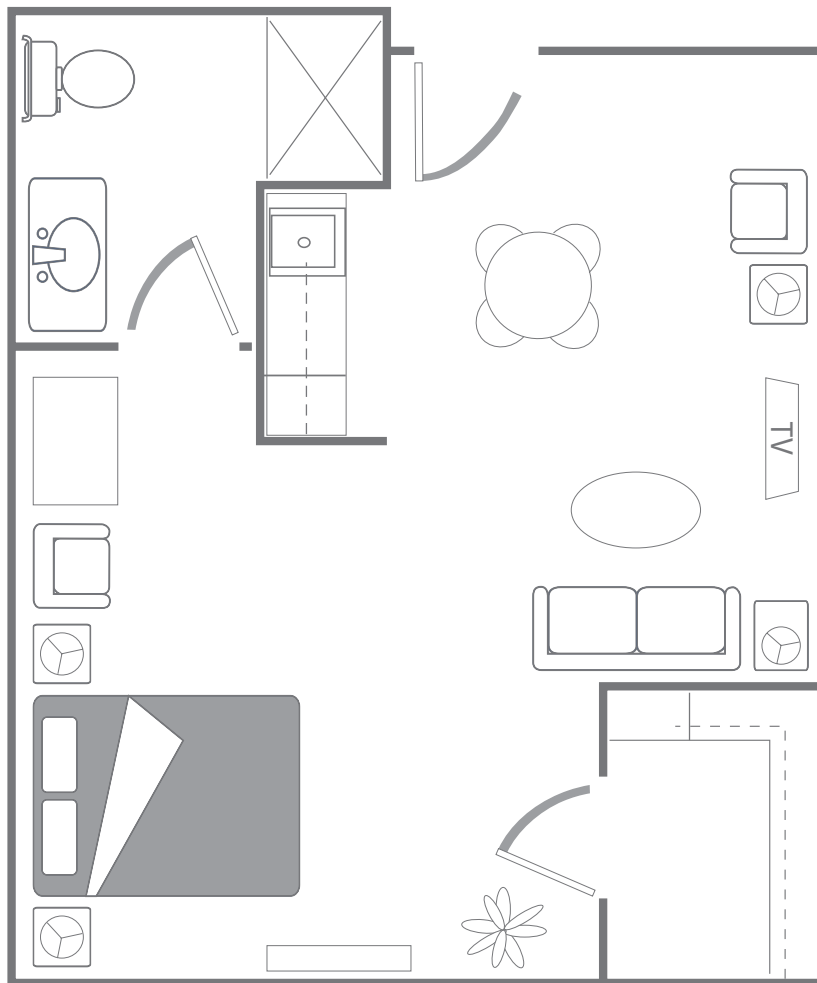

SCAN ME

## Floor Plan: Medium Studio

483 SQ. FT.\*

*\*Floor plans shown are representative of a model apartment. Individual suites may vary in square footage, shape, and layout.*