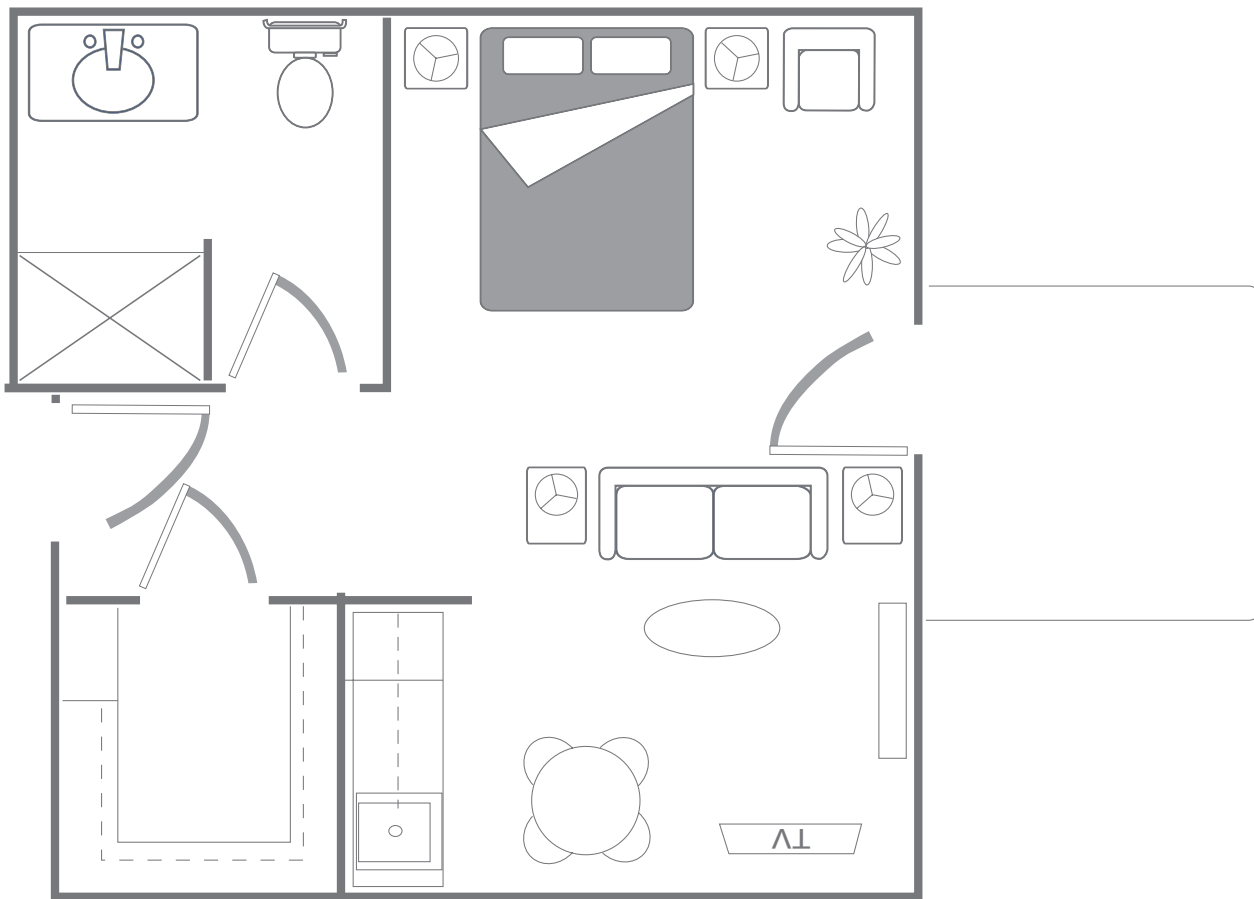

SCAN ME

Floor Plan: Medium Studio 2

483 SQ. FT.*

**Floor plans shown are representative of a model apartment. Individual suites may vary in square footage, shape, and layout.*