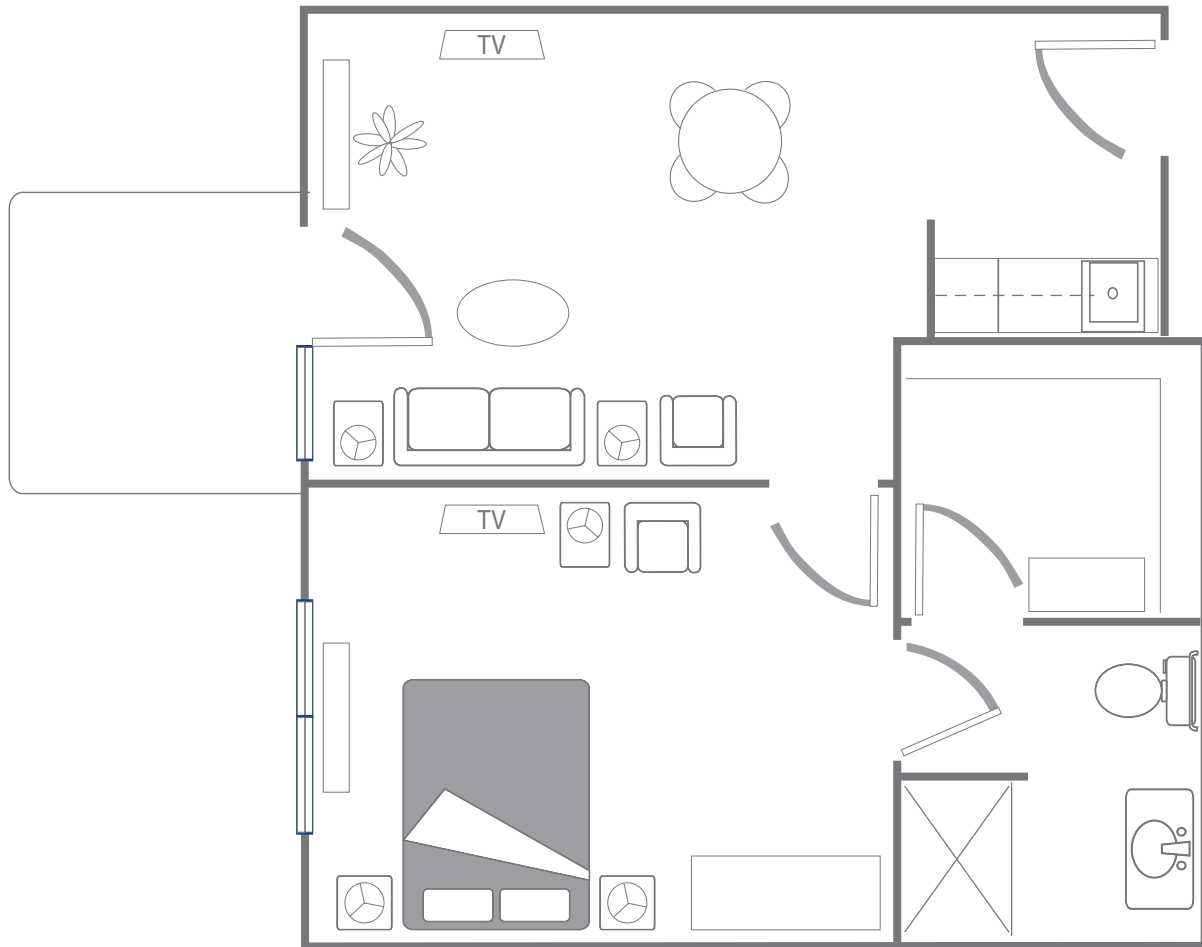

## Floor Plan: Small One Bedroom

608 SQ. FT.\*

*\*Floor plans shown are representative of a model apartment. Individual suites may vary in square footage, shape, and layout.*