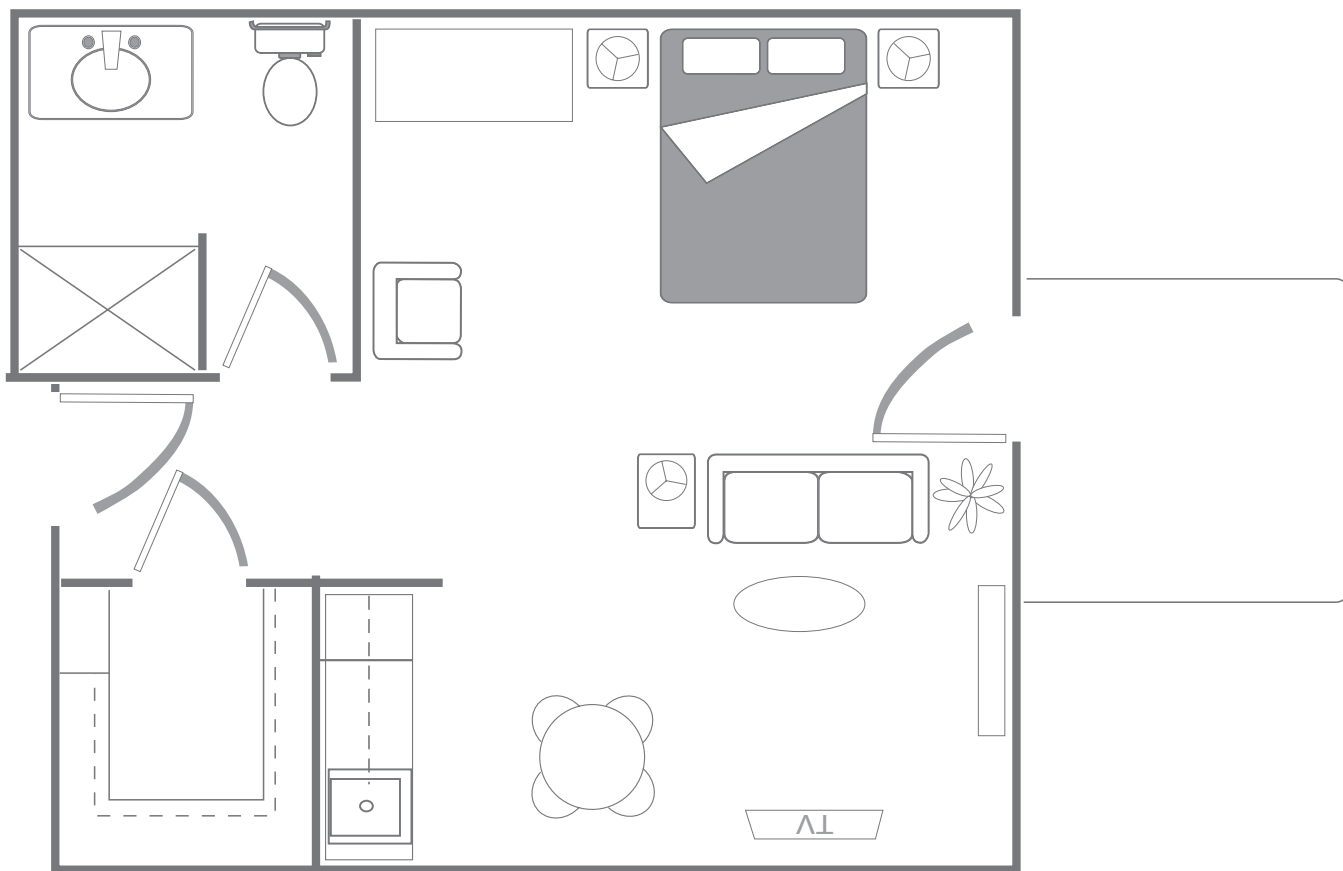

## Floor Plan: Small Studio

415 SQ. FT.\*

*\*Floor plans shown are representative of a model apartment. Individual suites may vary in square footage, shape, and layout.*