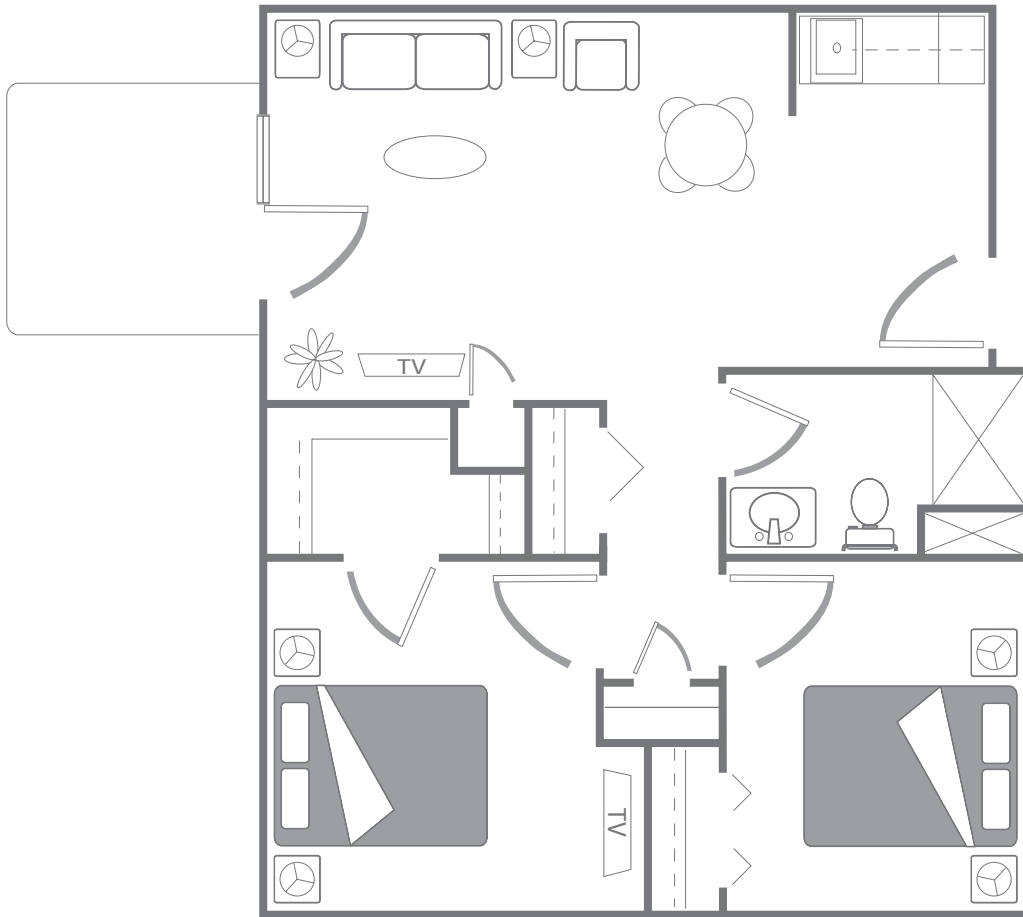

SCAN ME

**Floor Plan: Two Bedroom**  
708 SQ. FT.\*

*\*Floor plans shown are representative of a model apartment. Individual suites may vary in square footage, shape, and layout.*