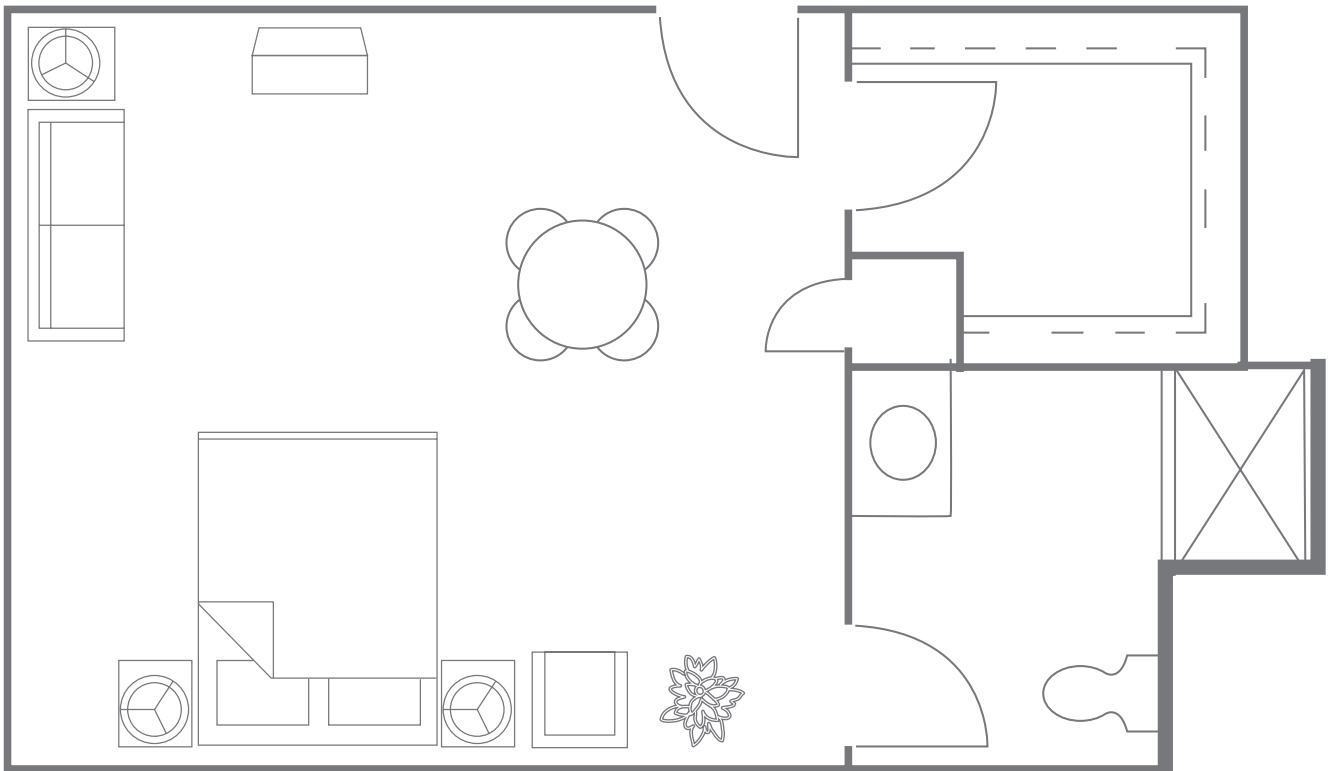

SCAN ME

Floor Plan: Brighton
425 SQ. FT.*

**Floor plans shown are representative of a model apartment. Individual suites may vary in square footage, shape, and layout.*