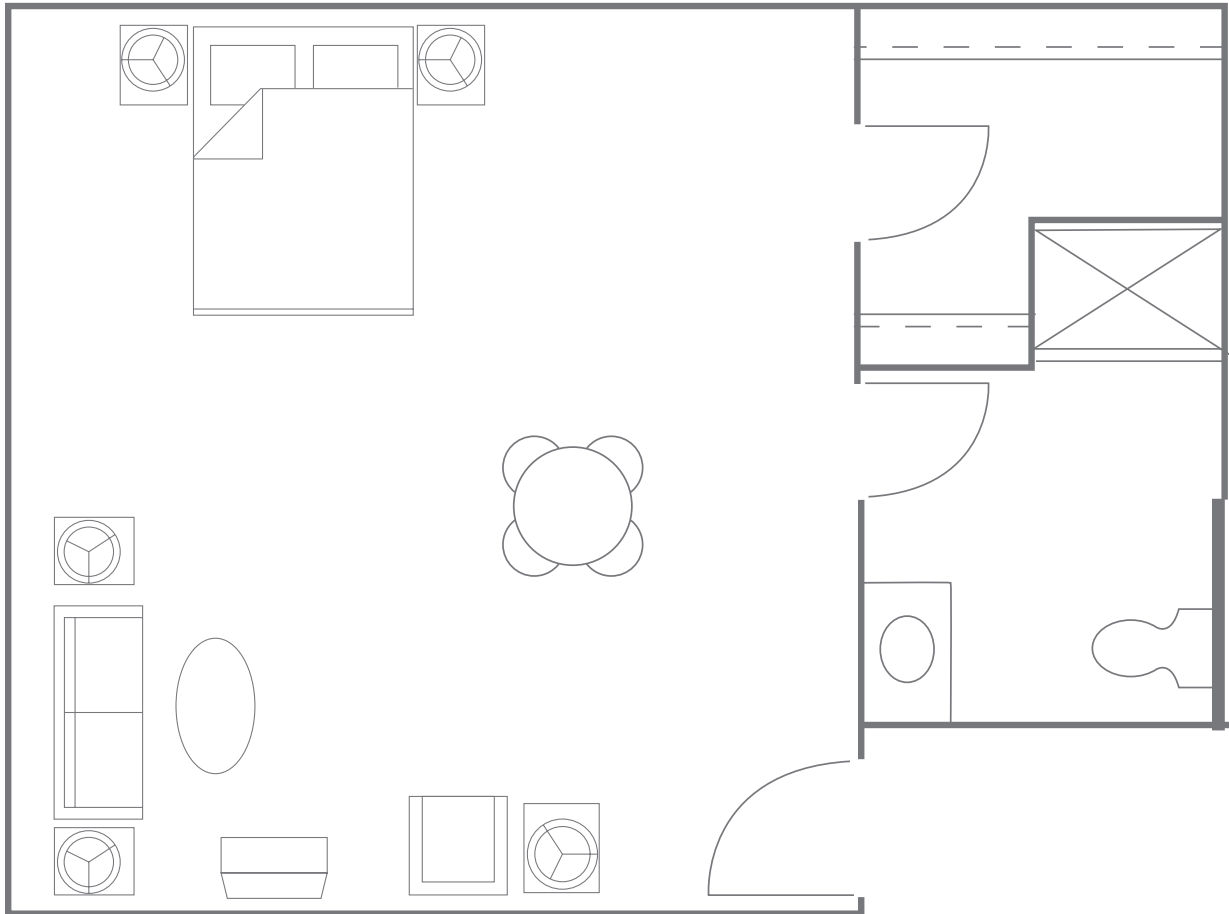

SCAN ME

Floor Plan: Brookfield
520 SQ. FT.*

**Floor plans shown are representative of a model apartment. Individual suites may vary in square footage, shape, and layout.*