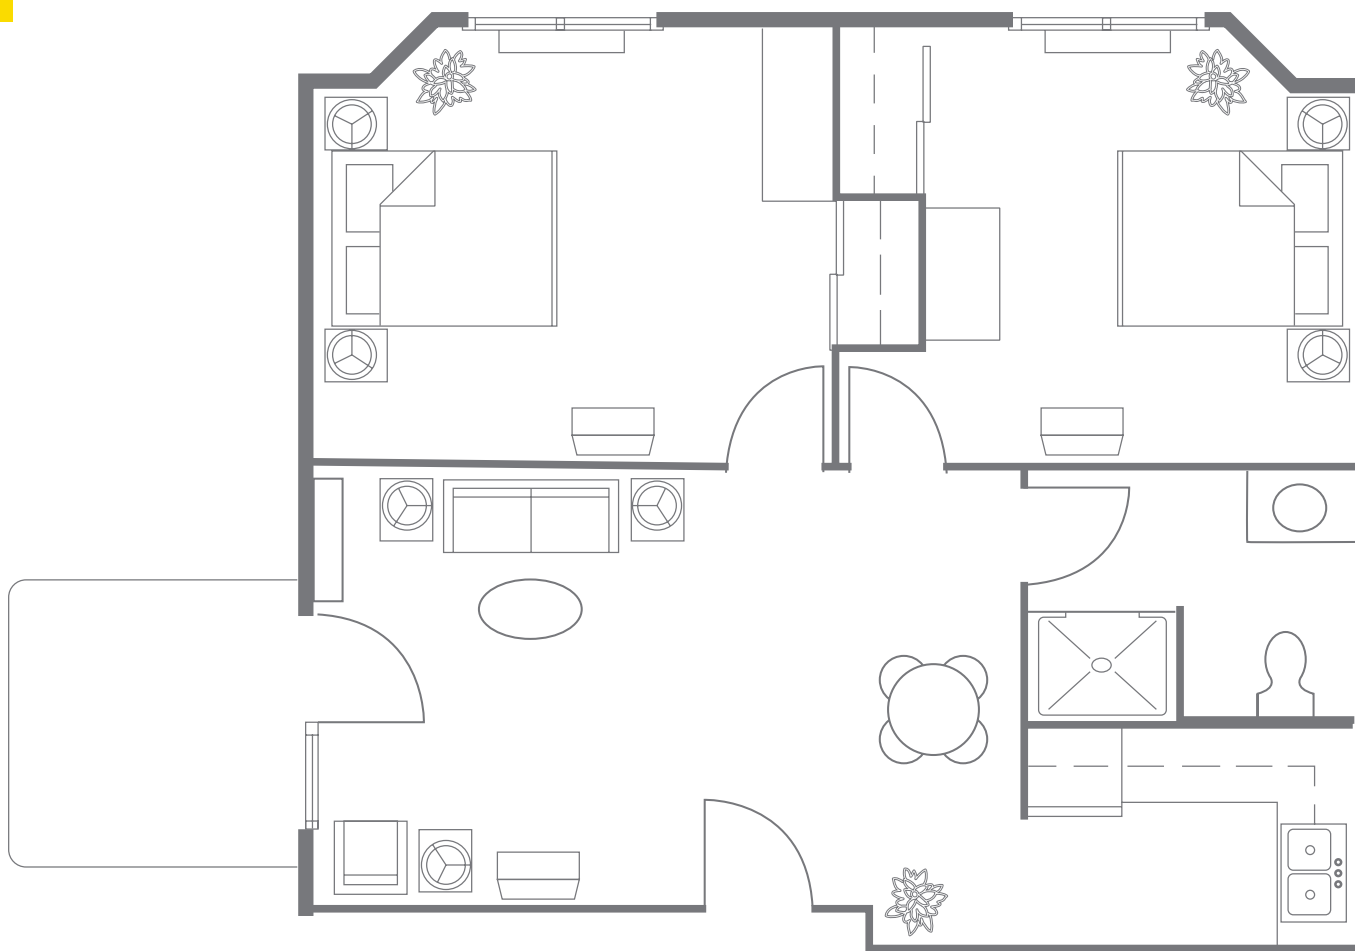

SCAN ME

Floor Plan: Cape Fair I
758 SQ. FT.*

**Floor plans shown are representative of a model apartment. Individual suites may vary in square footage, shape, and layout.*