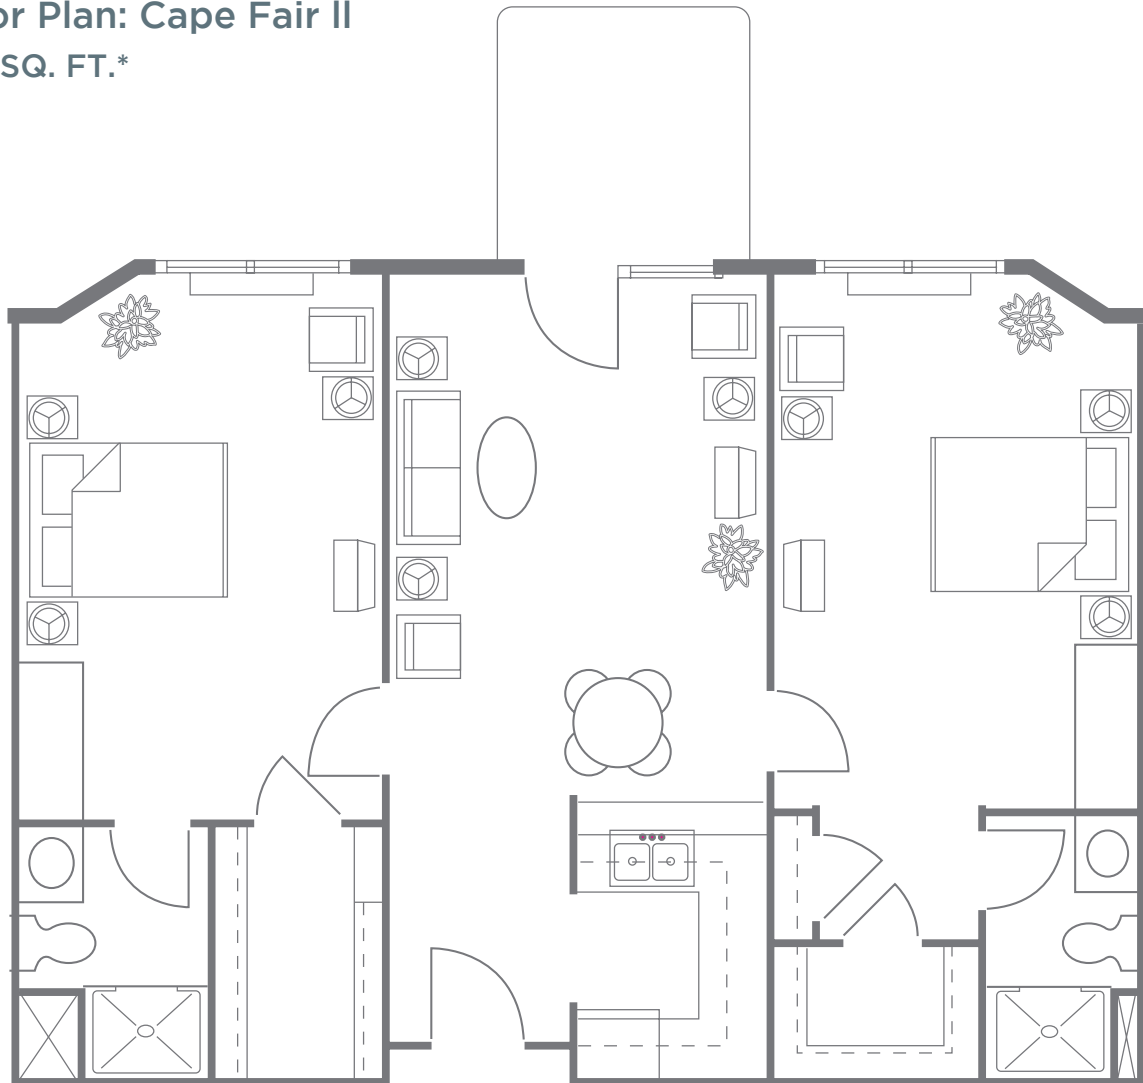

SCAN ME

Floor Plan: Cape Fair II
980 SQ. FT.*

**Floor plans shown are representative of a model apartment. Individual suites may vary in square footage, shape, and layout.*