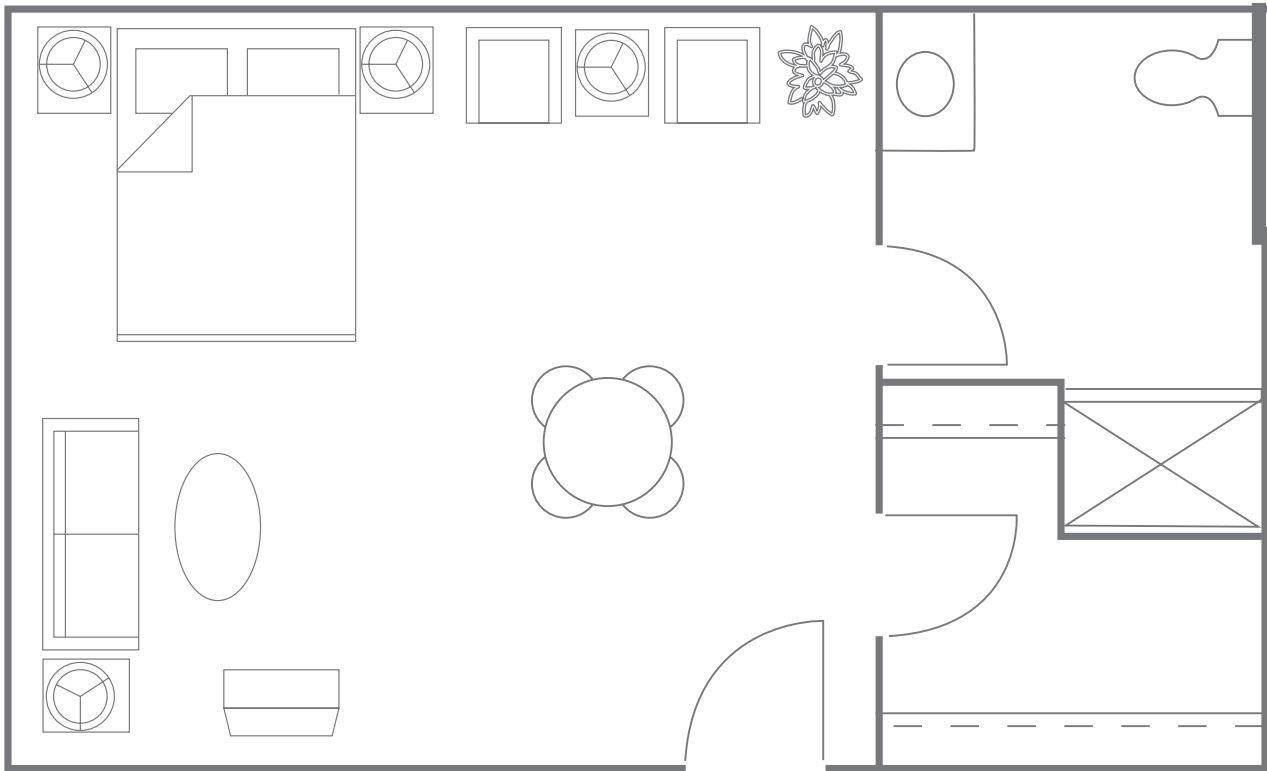

SCAN ME

Floor Plan: Carthage
449 SQ. FT.*

**Floor plans shown are representative of a model apartment. Individual suites may vary in square footage, shape, and layout.*