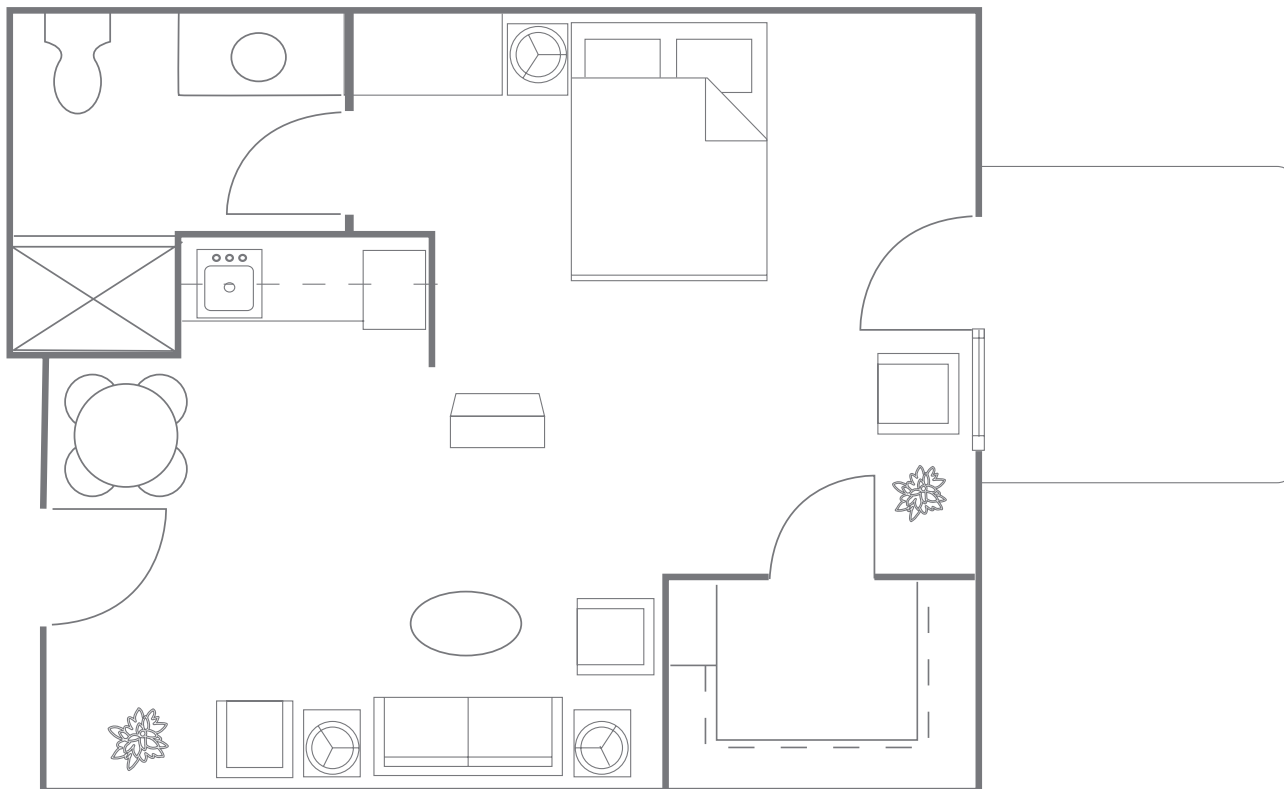

SCAN ME

Floor Plan: Madison

512 SQ. FT.*

**Floor plans shown are representative of a model apartment. Individual suites may vary in square footage, shape, and layout.*