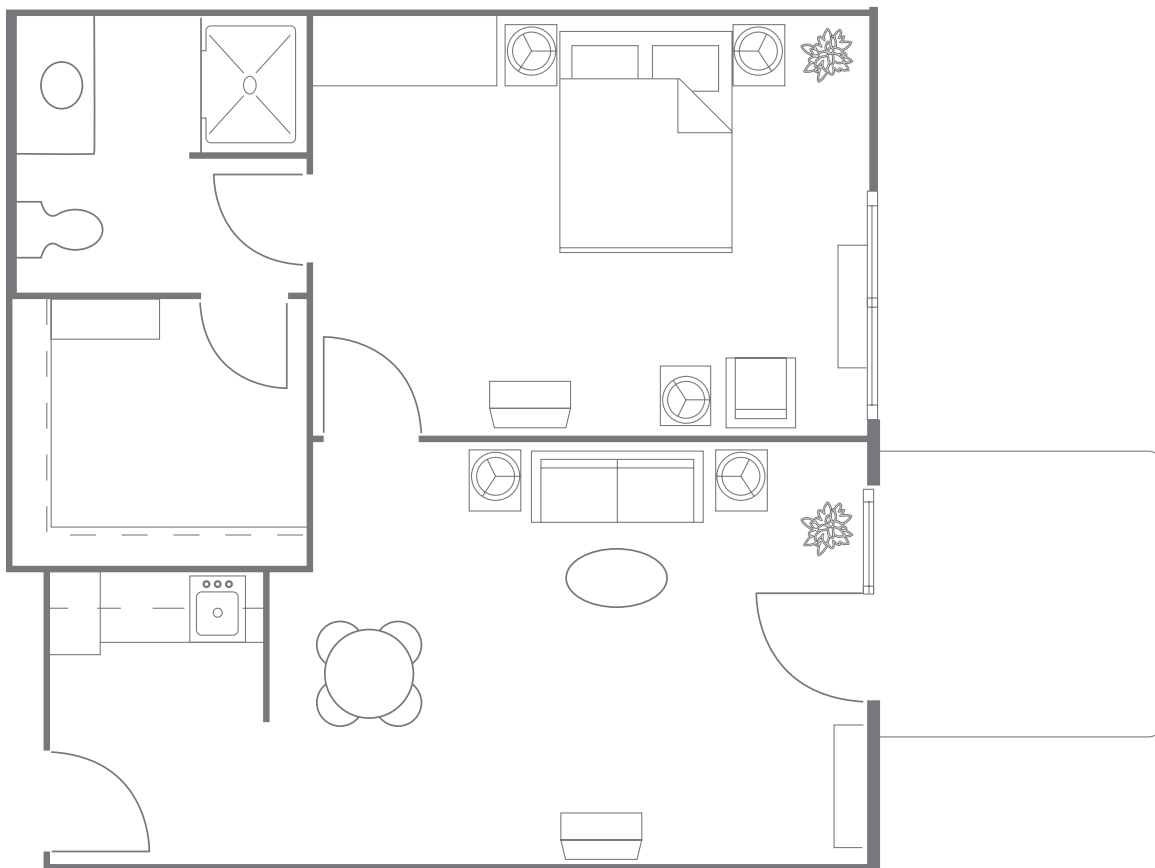

SCAN ME

Floor Plan: Washington

610 SQ. FT.*

**Floor plans shown are representative of a model apartment. Individual suites may vary in square footage, shape, and layout.*