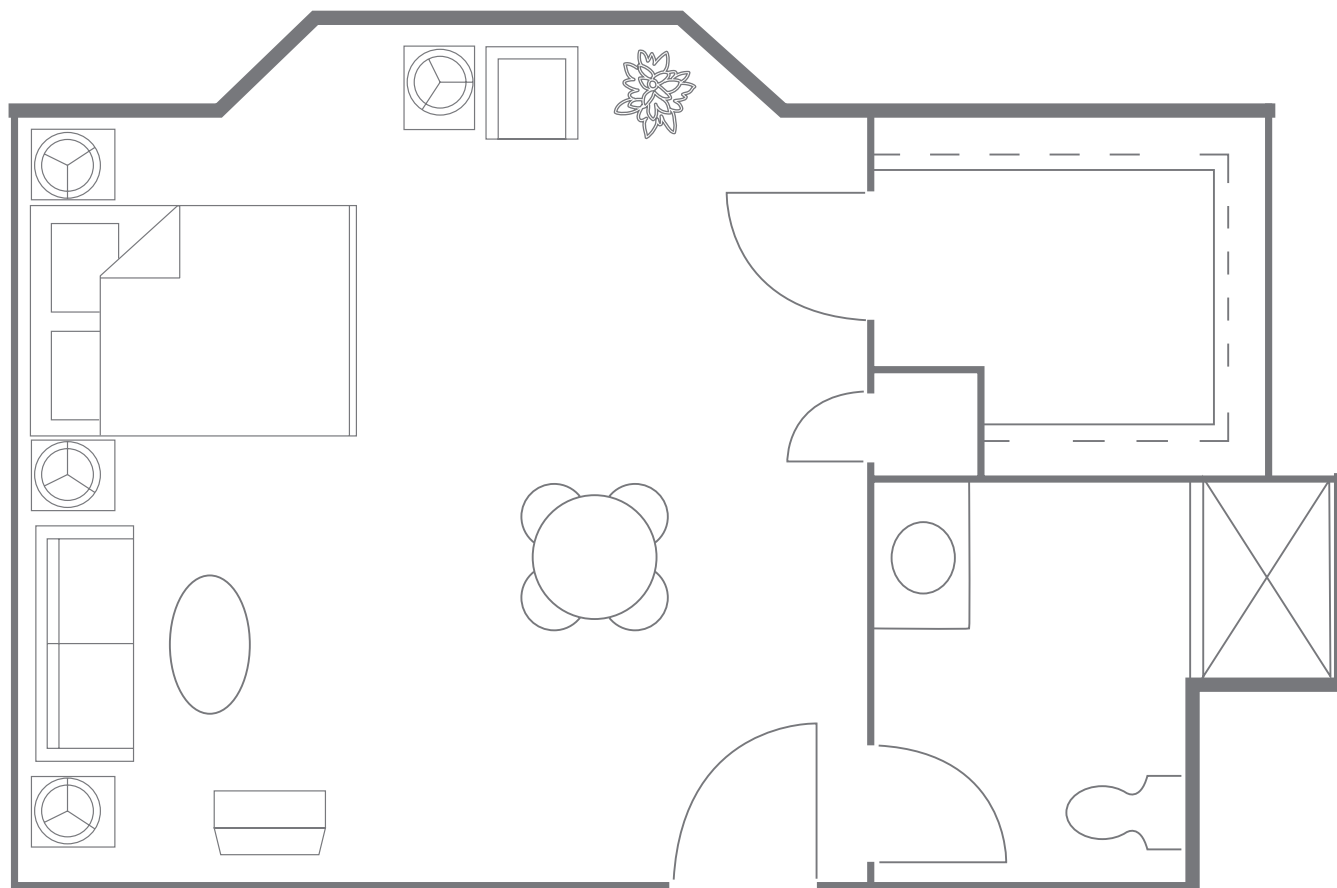

SCAN ME

Floor Plan: Windsor
445 SQ. FT.*

**Floor plans shown are representative of a model apartment. Individual suites may vary in square footage, shape, and layout.*